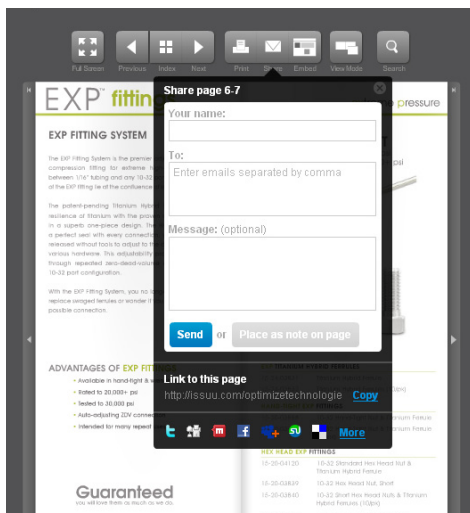

PAGE PREVIOUS, PAGE NEXT

Flip through the publication using these buttons.

You can also use the arrows at the edges of the Publication Pages.

INDEX

Reveals an Index of all of the Publication Pages. You can navigate to the page you need in just one click. Click the to exit Index Mode.

PRINT

Print the page(s) you are currently viewing from the Print Menu. Choose which pages you would like to print.

IMPORTANT NOTE: If you would like to print the Publication in it's entirety, please download the PDF from the link located at the top of the page and print from the PDF.

Choose Left Page, Right Page, or Both to print.

SHARE

Email specific pages to any recipient. You can also copy the link and paste it into your own email or you can share via any social networking website (facebook, twitter, etc.)

Just type in your name and your recipient's address and click send!

VIEW MODE

The View Mode Menu allows you to choose how you would like to view the publication (Magazine view is recommended).

Choose from Magazine View, Presentation View or Paper View.